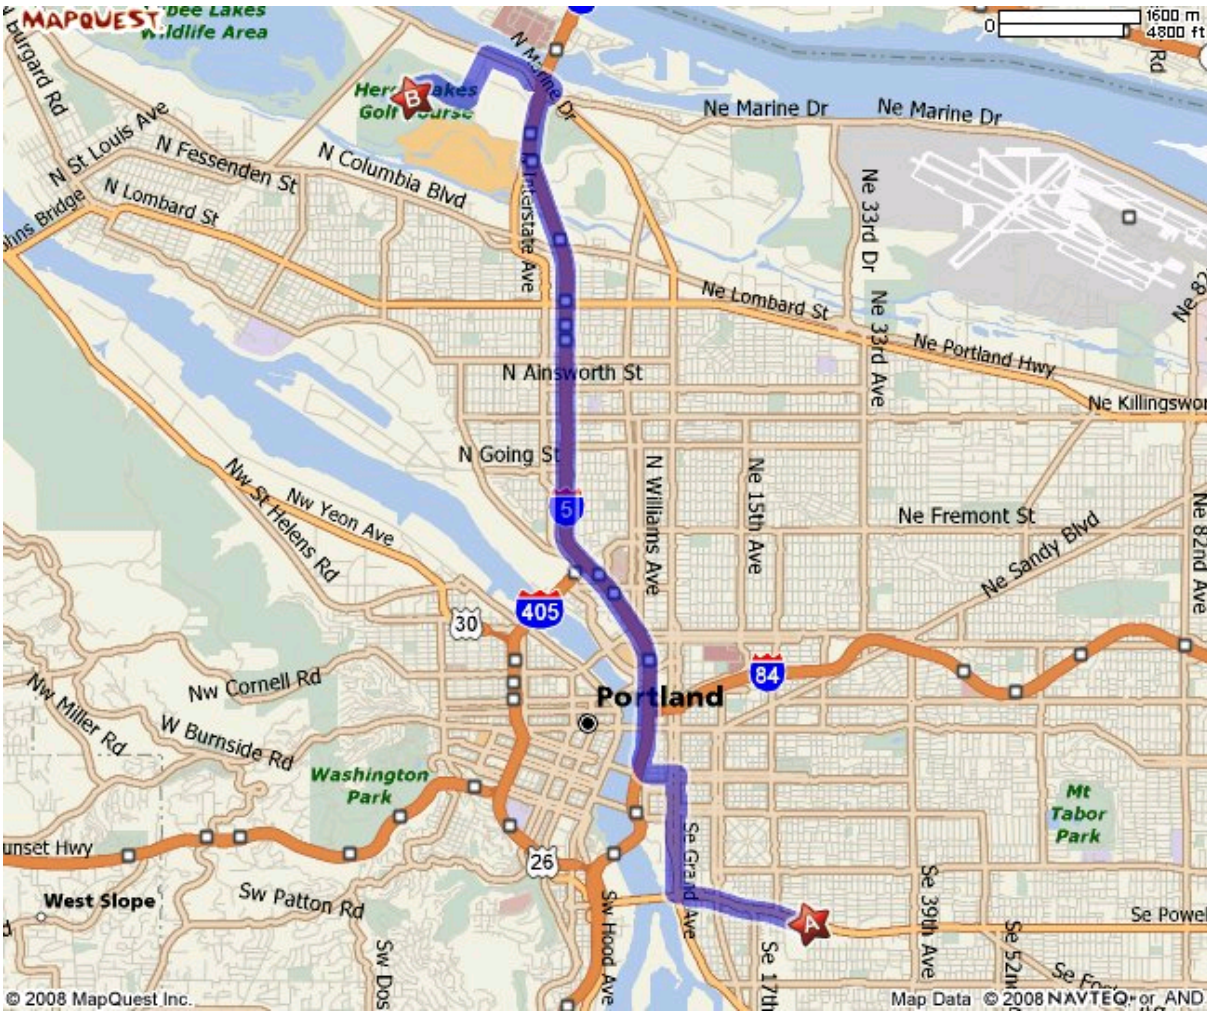

Heron Lakes Golf Course

What is your 2008 Credit Score?

Excellent	750 - 840
Good	660 - 749
Fair	620 - 659
Poor	310 - 619
I Don't Know	????

Find out instantly!

A: 3400 SE 26th Ave, Portland, OR 97202-2130

-  1: Start out going SOUTH on SE 26TH AVE toward SE POWELL BLVD/US-26. 0.0 mi
-  2: Turn RIGHT onto SE POWELL BLVD/US-26. 1.0 mi
-  3: Turn RIGHT onto SE 7TH AVE. 0.0 mi
-  4: Turn LEFT onto SE WOODWARD ST. 0.1 mi
-  5: Turn RIGHT onto SE GRAND AVE/OR-99E N/PACIFIC HWY E. 1.0 mi
-  6: Turn LEFT to take the MORRISON BR. ramp toward I-5/SALEM/SEATTLE. 0.2 mi
-  7: Merge onto I-5 N toward SEATTLE. 5.7 mi
-  8: Take the MARINE DR. exit, EXIT 307, toward OR-99E/DELTA PARK. 0.4 mi
-  9: Take the MARINE DR. WEST ramp toward M.L.K. JR. BLVD.. 0.5 mi
-  10: Turn RIGHT onto N MARINE DR. 0.4 mi
-  11: Turn LEFT onto N FORCE AVE. 0.4 mi
-  12: Turn RIGHT onto N VICTORY BLVD. 0.5 mi
-  13: End at 3500 N Victory Blvd Portland, OR 97217-7723

Estimated Time: 19 minutes Estimated Distance: 10 miles

B: 3500 N Victory Blvd, Portland, OR 97217-7723

Total Time: 19 minutes Total Distance: 10 miles

[All rights reserved. Use subject to License/Copyright](#) | [Map Legend](#)