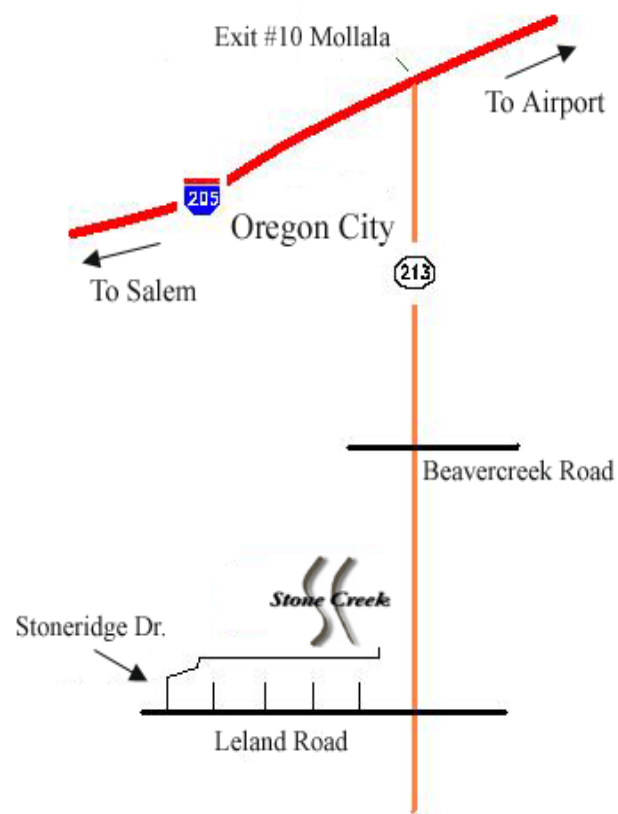

### Directions

### Directions from Portland Airport

- Proceed South on Interstate 205
- Take Exit #10, Molalla
- Go South on Hwy 213 6 Miles
- Turn Rt on Leland Rd-go 1/2mile
- Turn Right on Stoneridge Drive
- Follow road until it ends

### Directions from Salem Area

- Go North on I-5 and take I-205
- Take Exit #10, Molalla
- Go South on Hwy 213 6 Miles
- Turn Rt on Leland Rd-go 1/2mile
- Turn Right on Stoneridge Drive
- Follow road until it ends

14603 S. Stoneridge Drive  
Oregon City, OR 97045  
503-518-4653

**Mapquest to and from Directions**  
Be aware of the end point, you must take your next right off of hwy 213 onto Leland Rd. and go about a 1/2mile to Stoneridge Road.